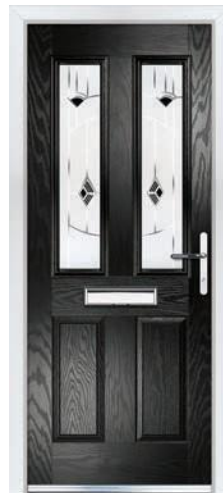

York Moondust Elderton

York Red Crystal

York Slate Grey Knightsbridge

York Anthracite Grey Bohemia

York Black Murano

York Black Rhea

DESIGN OPTIONS & ACCESSORIES

Whether your property is contemporary, classic or period, The Formula One range of Composite doors make it easy to achieve the look you want thanks to a choice of colour finishes and accessories.