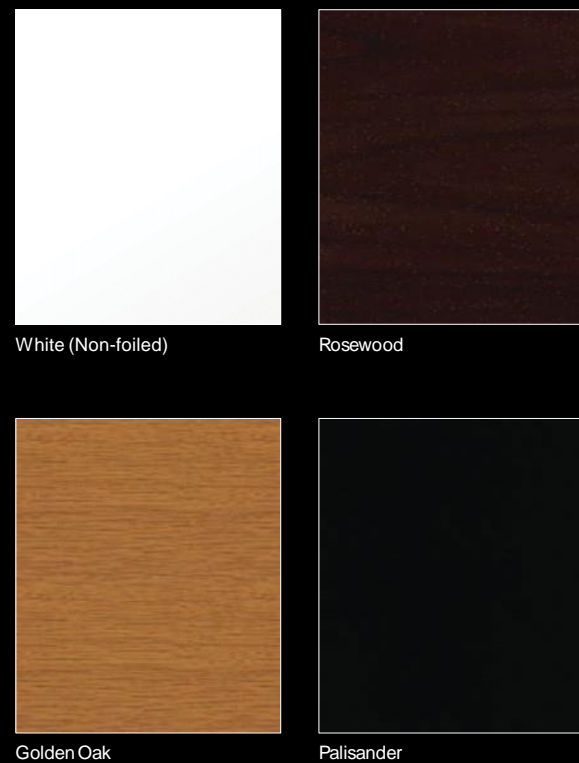

York 2 CL4

York 2 Chartwell Green CL4

York 2 DB4

Hill & Mason
HOME & GARDEN Ltd.

☎ 01773 424225
☎ 07762113257
✉ hillandmason@gmail.com

DESIGN OPTIONS & ACCESSORIES

Whether your property is contemporary, classic or period, The Formula One range of PVCu doors make it easy to achieve the look you want thanks to a choice of colour finishes and accessories.

COLOURS AND OPTIONS TO SUIT ANY TASTE OR STYLE

Choose from our range of standard PVCu frame colours or explore our wide selection of special order colours and foil finishes. Frames can even be fabricated with different colours inside and outside. Other colours may be available so please ask to discuss colour options when looking to order your door.

Standard Colours

Special order colours and foil finishes

NOTE: colours shown here are for illustrative purposes only and may not be wholly accurate / representative of the final product so please ensure you ask to see a colour swatch before making a final decision.