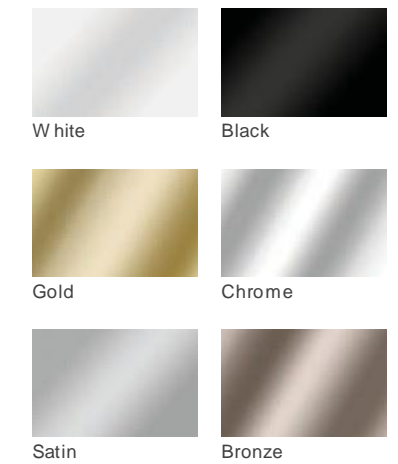

DESIGN OPTIONS & ACCESSORIES

Whether your property is contemporary, classic or period, The Formula One range of Composite doors make it easy to achieve the look you want thanks to a choice of colour finishes and accessories.

COLOURS AND OPTIONS TO SUIT ANY TASTE OR STYLE

A wide choice of colours

Choose from our range of 16 colours shown below for our composite doors. These are all produced with a realistic woodgrain finish as standard which, unlike wood, is guaranteed not to crack, peel or fade. This allows you to create the warmth that wood offers without the worry of maintenance.

Side panels

Some of our doors are available with matching side panels for when you have more space to fill and want to make a real statement at the entrance to your property.

Door handles

Our die-cast ergonomic door handles provide the perfect finishing touch to your door. Many of our handles are available in a range of different colours to complement your door. Please ask for details.

Urn door knockers and letterplates

Our range of elegant door knockers perfectly match your door handle and letterplate. The standard urn door knocker is also available with a built-in spyhole for as an added security feature.

NOTE: colours shown here are for illustrative purposes only and may not be wholly accurate / representative of the final product so please ensure you ask to see a colour swatch before making a final decision.